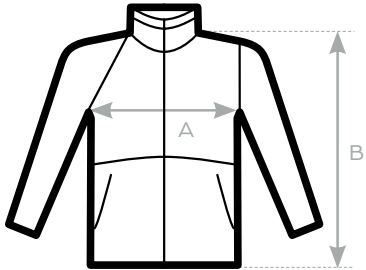

**Size specs.**

B2B Sweatjacket 80/20 B2B-SWJA	XS	S	M	L	XL	2XL	3XL	4XL	5XL
A HALF CHEST HALF CHEST FROM UNDERARM (2,5 cm)	49	52	56	60	64	67	70	73	73
B FRONT BODY LENGHT	69	71	73	75	77	79	81	83	85